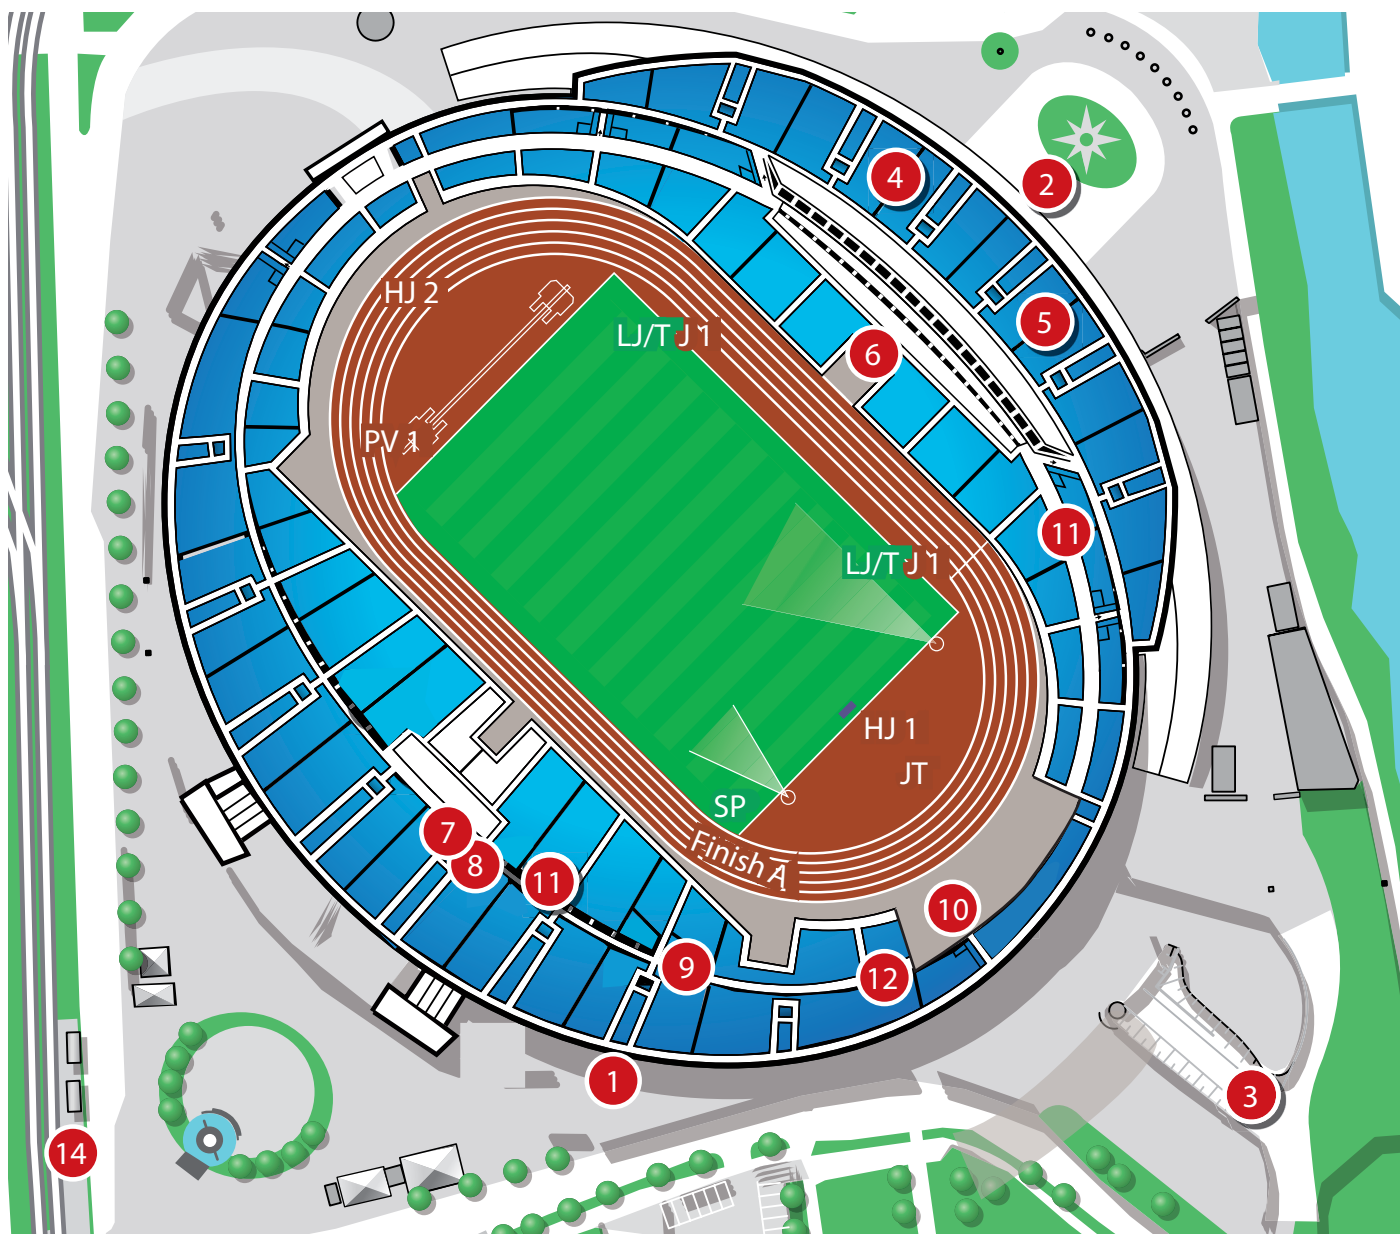

Ullevi

Gothenburg Youth Games 2022

1. Entrance 9
2. Entrance Parad / Officials only
3. Car parking
4. Dressing Room Men
5. Dressing Room Women
6. Bib Numbers Swedish clubs
7. Info / Bib Numbers Foreign athletes
8. Secretariat
9. Signing and Results
10. Sales Corner
11. Kiosk
12. Restaurant
13. Warm up Arena
14. Tram Station Ullevi Södra

LJ/TJ 2 + 3

HT