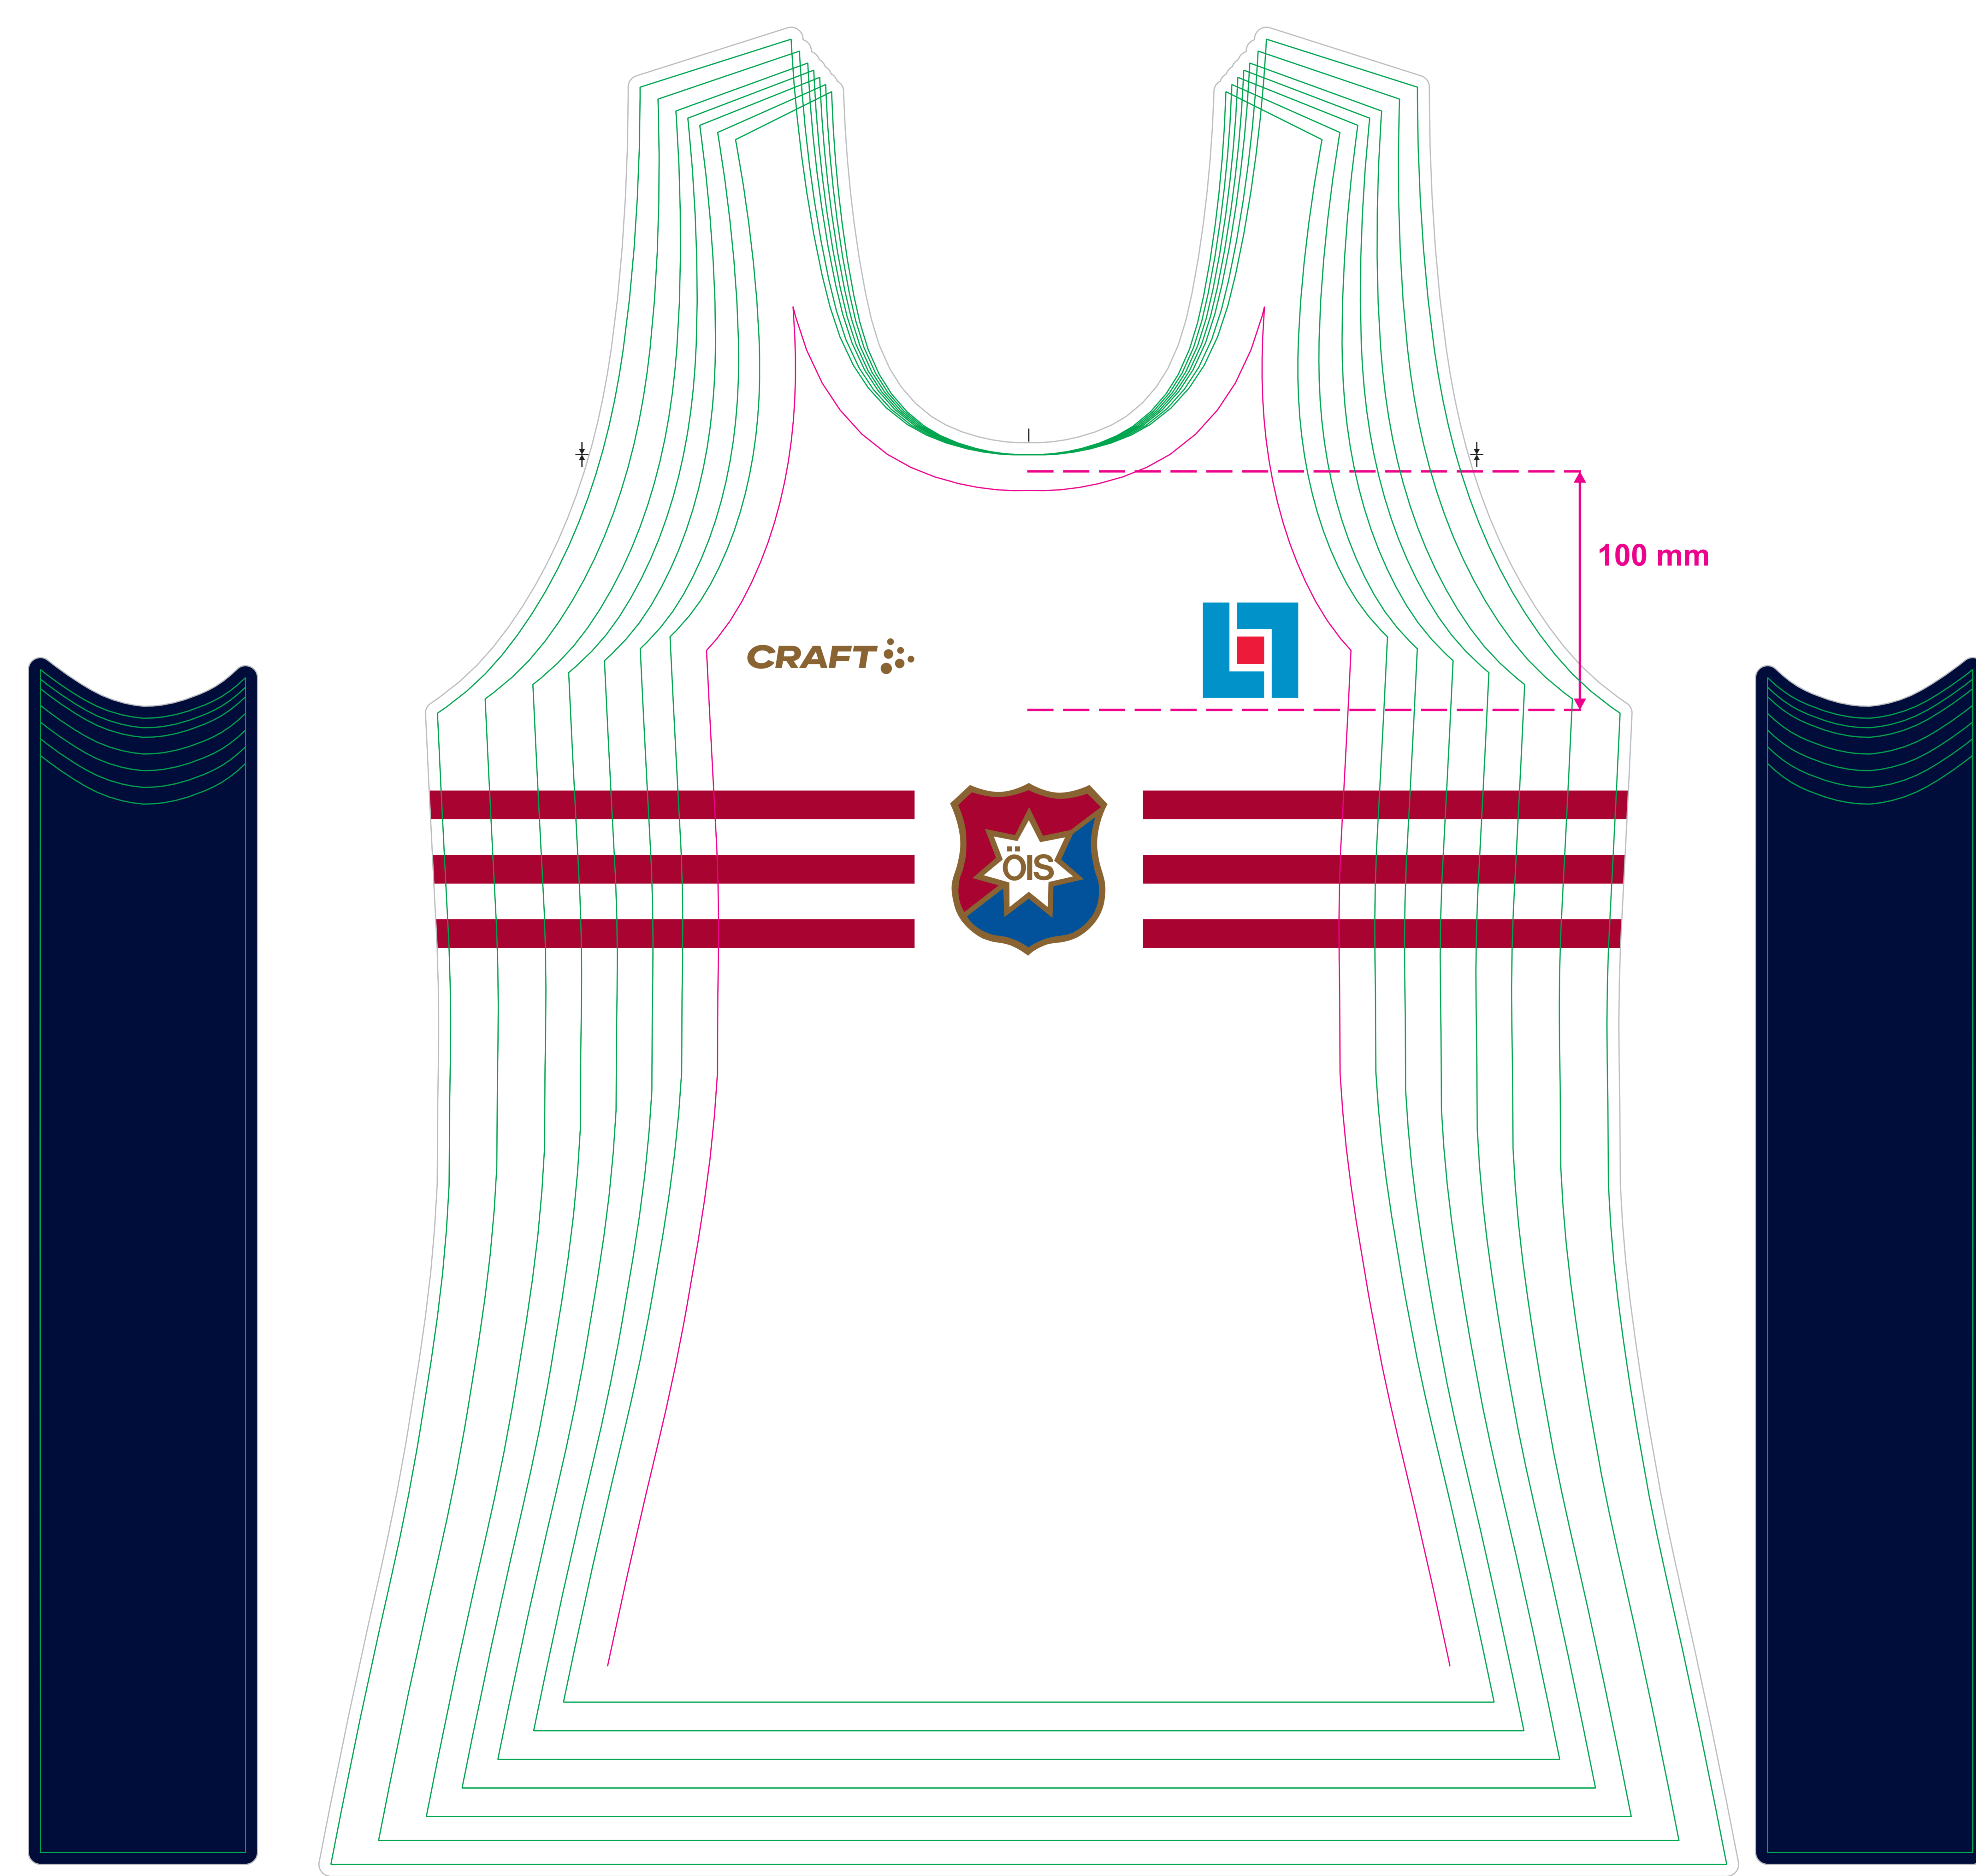

PASPOL WHITE

Ro17-416
T&F ELITE SS SINGLET W

ARTWORK: 4463/20/LN
CLIENT: CRAFT SUEDEA

COLORS:
The colors reproduced on page do not show the actual ink.

REF. 0841/20/LN

TxM A404-7

TxM A42-3

TxM A90-1

TxM A234-1

COLORS FROM SOURCE FILES PROVIDED BY CLIENT. NO EXPLICIT COLOR CODE REQUESTED.

23-01-2018

A roluO • 01A-TToR • IJLOS/E01A
JK-2X -16T

A roluO • 01A-TToR • IJLOS/E01A
JK-2X -16T

PASPOL WHITE

Ro17-145